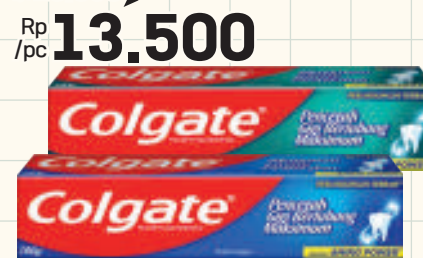

SKINTIFIC Aqua Light Daily
Sunscreen 30 g
Rp /pc ~~106.000~~
Rp /pc **64.900**

COLGATE Pasta Gigi Fresh Cool Mint /
Great Regular 180 g
Rp /pc ~~18.300~~
Rp /pc **13.500**

HOMEKO / ONLY@LOTTE
Vacuum Flask / Tumbler Semua Varian
Rp /pc ~~29.000~~
HARGA MULAI Rp /pc **15.000**